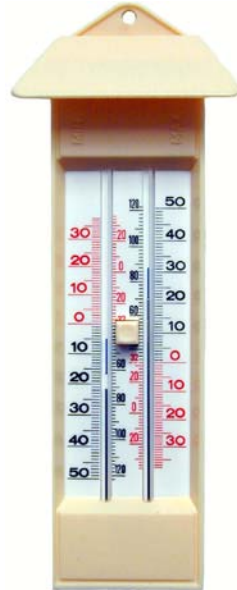

## Minimum & Maximum Thermometers

*Mercury Filled U Tube  
Push Button Reset*

**Range:**  
+50 °C/120 °F Maximum  
-40 °C/-40 °F Minimum

*Dual Magnet Surface  
Thermometer*

**Diameter: 2 inches**

**Weight: 2 oz**

**Models and Temperature Ranges:**

Model	Temperature
312 F	0 to 250 °F
313 F	0 to 500 °F
314 F	50 to 750 °F
315 F	0 to 150 °F

Model	Temperature
312C	-20 to 120 °C
313C	-20 to 250 °C
314C	+10 to 400 °C
315C	-20 to 65 °C