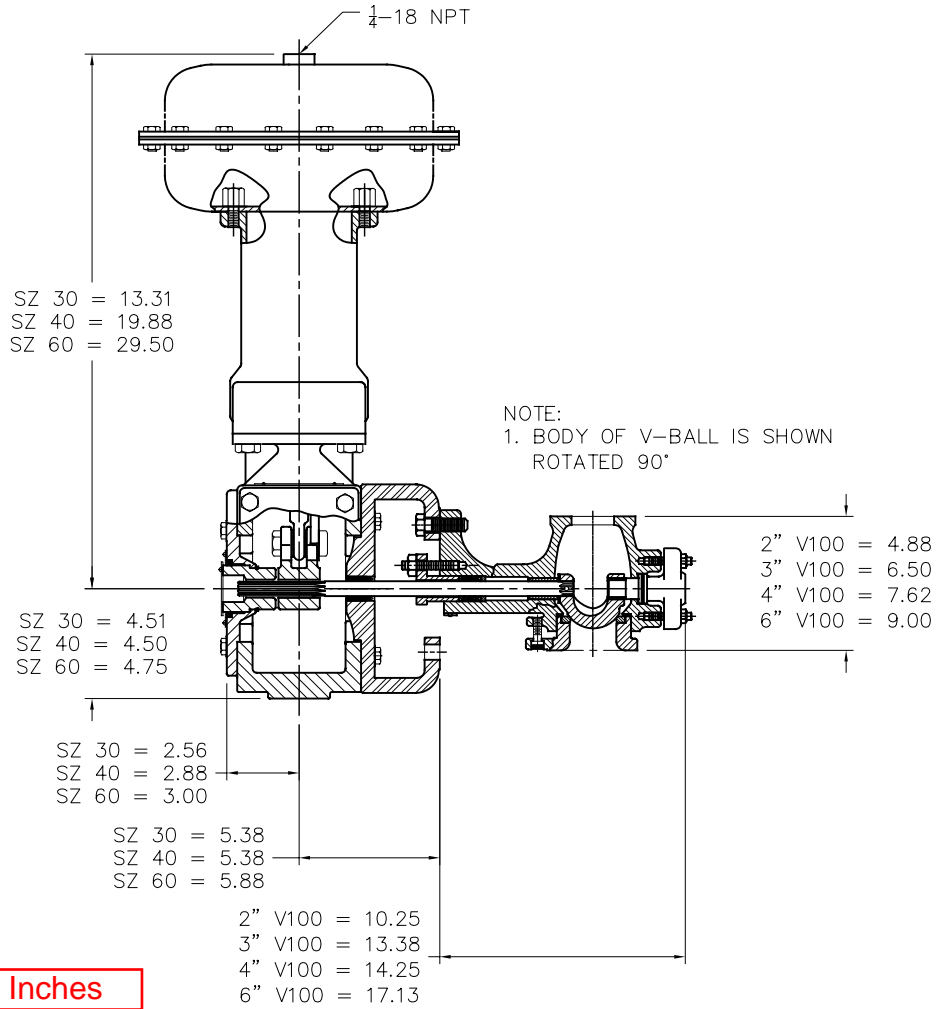

# CVS Series 1051 Actuator and CVS Series V100 Ball Valve Dimensions

Inches