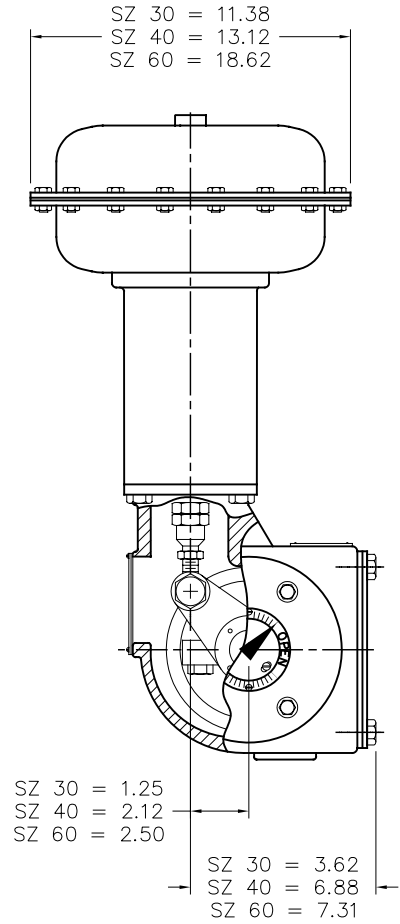

# CVS Series 1051 Actuator and CVS Series V100 Ball Valve Dimensions

Inches